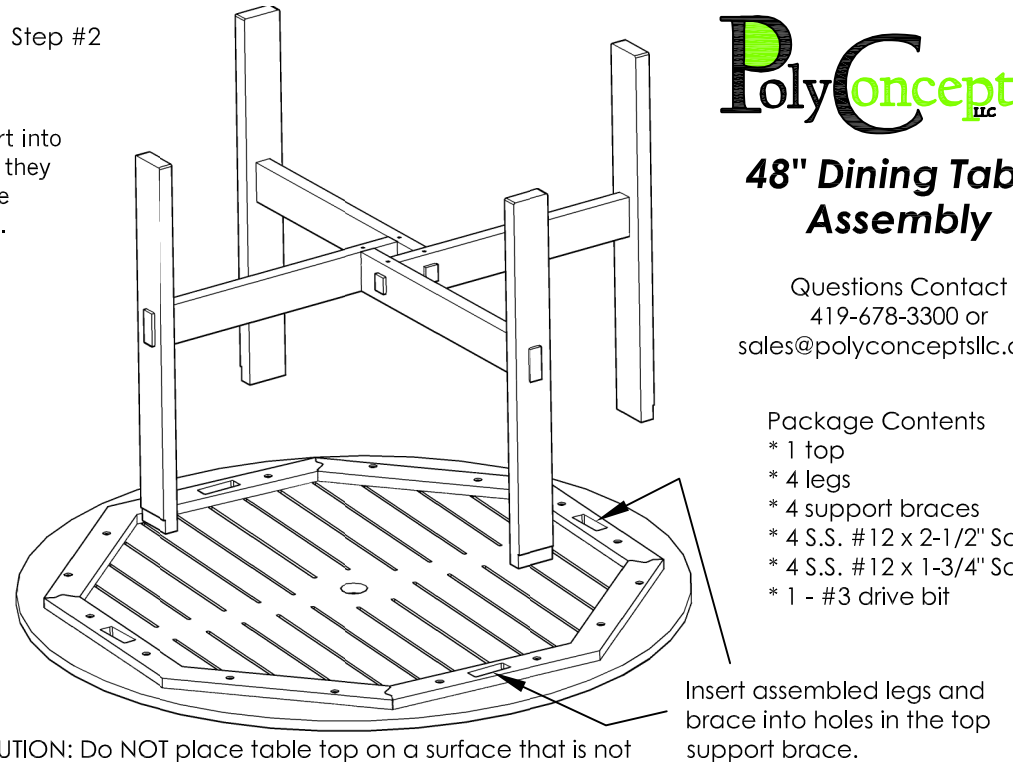

Step #1

Step #2

PolyConcepts
LLC

48" Dining Table Assembly

Questions Contact
419-678-3300 or
sales@polyconceptslc.com

Package Contents

- * 1 top
- * 4 legs
- * 4 support braces
- * 4 S.S. #12 x 2-1/2" Screws
- * 4 S.S. #12 x 1-3/4" Screws
- * 1 - #3 drive bit

Step #3

Step #4