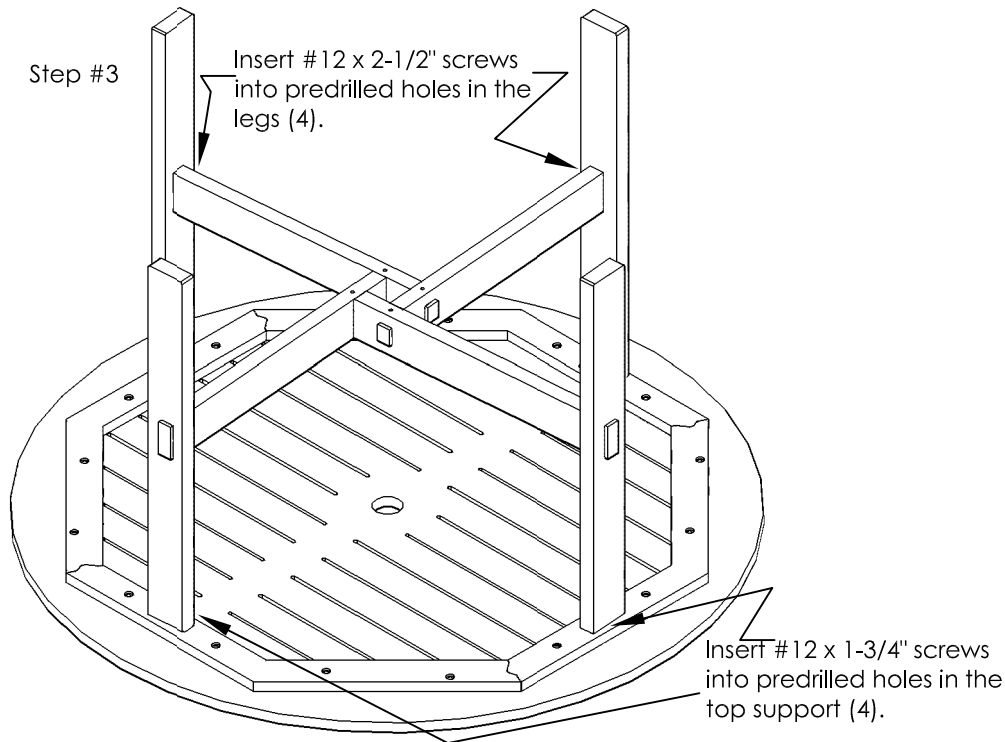

Step #1

Step #2

PolyConcepts
LLC

48" Dining Table Assembly

Questions Contact
419-678-3300 or
sales@polyconceptslc.com

Package Contents

- * 1 top
- * 4 legs
- * 4 support braces
- * 4 S.S. #12 x 2-1/2" Screws
- * 4 S.S. #12 x 1-3/4" Screws
- * 1 - #3 drive bit

Step #3

Step #4