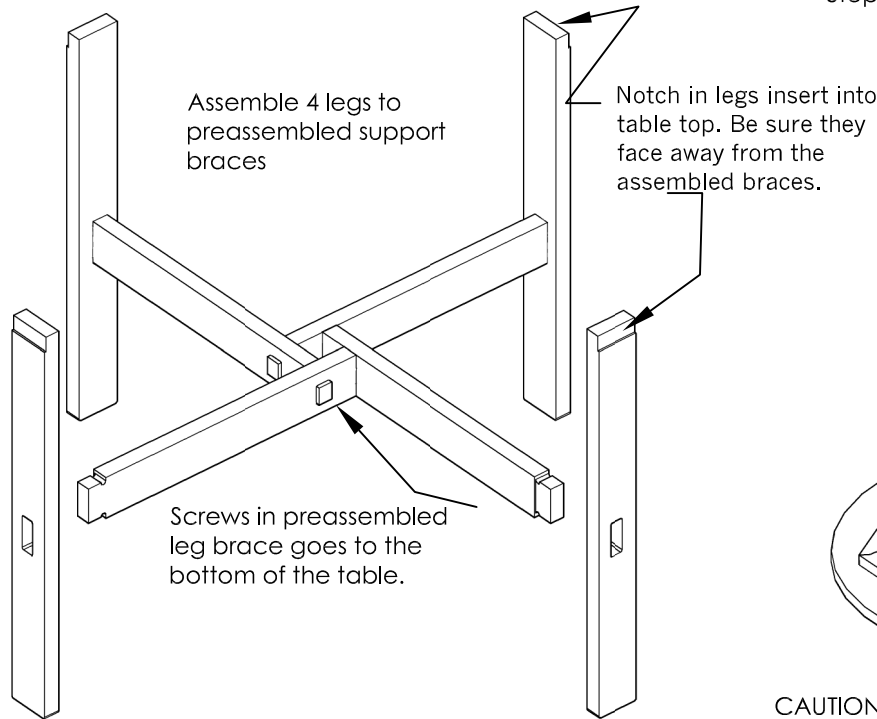

Step #1

Step #2

PolyConcepts
LLC

48" Dining Table Assembly

Questions Contact
419-678-3300 or
sales@polyconceptslc.com

Package Contents

- * 1 top
- * 4 legs
- * 4 support braces
- * 4 S.S. #12 x 2-1/2" Screws
- * 4 S.S. #12 x 1-3/4" Screws
- * 1 - #3 drive bit

Step #3

Step #4