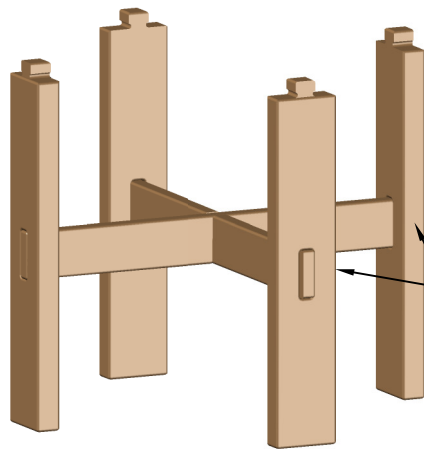

**Jefferson 21"
Square Side
Table Assembly**

Questions Contact
419-678-3300 or
sales@polyconceptsllc.com

Package Contents

- * 1 top
- * 4 legs
- * 2 support braces
- * 4 S.S. #7 x 2-1/4" Screws
- * 4 S.S. #10 x 1-1/2" Screws
- * 1 #15 torx drive bit
- * 1 #2 Sq drive bit

Attach legs so that pre drilled holes are facing each other