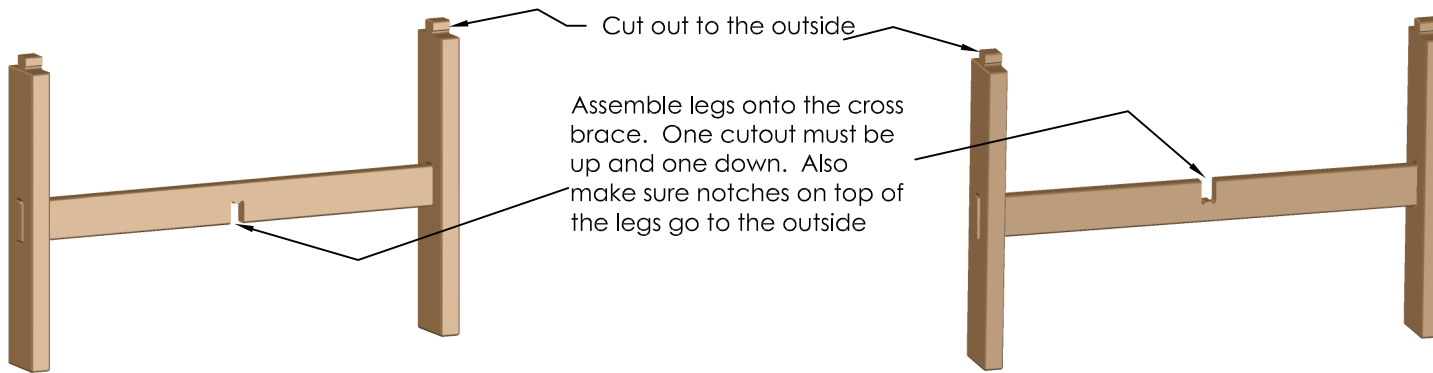

**Jefferson 21"
Square Side
Table Assembly**

Questions Contact
419-678-3300 or
sales@polyconceptsllc.com

Package Contents

- * 1 top
- * 4 legs
- * 2 support braces
- * 4 S.S. #7 x 2-1/4" Screws
- * 4 S.S. #10 x 1-1/2" Screws
- * 1 #15 torx drive bit
- * 1 #2 Sq drive bit

Attach legs so that pre drilled holes are facing each other